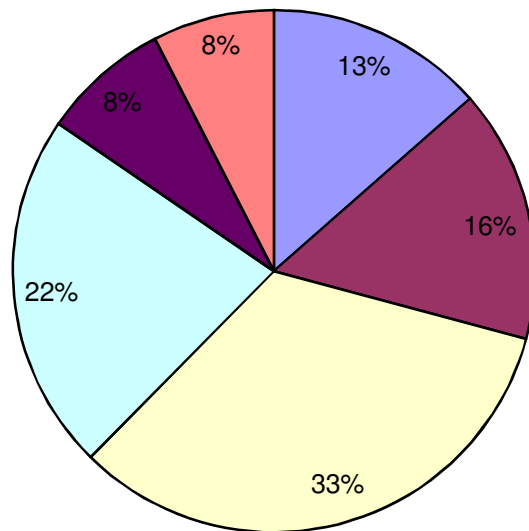

ELECTORS BY DISTRICT AS AT DECEMBER 2009

- COROZAL
- ORANGE WALK
- BELIZE
- CAYO
- STANN CREEK
- TOLEDO