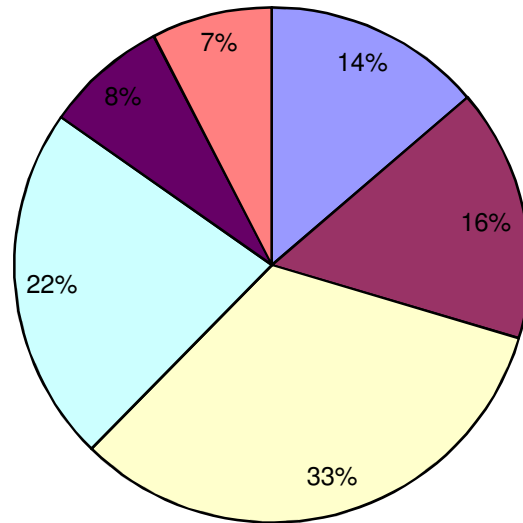

# ELECTORS BY DISTRICT AS AT DECEMBER 2010

- COROZAL
- ORANGE WALK
- BELIZE
- CAYO
- STANN CREEK
- TOLEDO