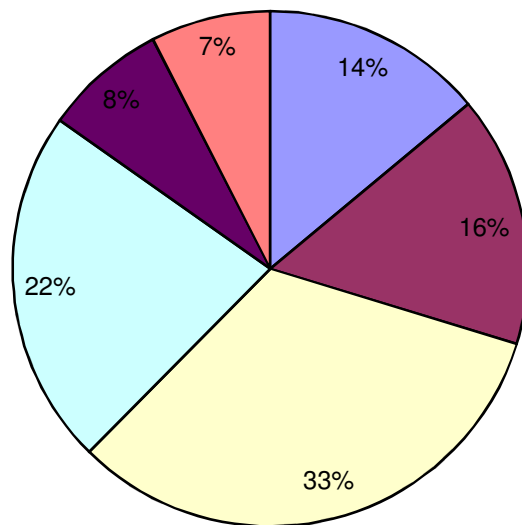

## ELECTORS BY DISTRICT AS AT FEBRUARY 2011

- COROZAL
- ORANGE WALK
- BELIZE
- CAYO
- STANN CREEK
- TOLEDO