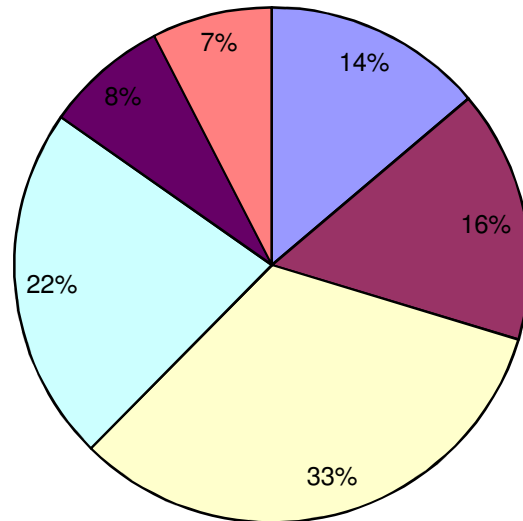

ELECTORS BY DISTRICT AS AT JANUARY 2011

- COROZAL
- ORANGE WALK
- BELIZE
- CAYO
- STANN CREEK
- TOLEDO