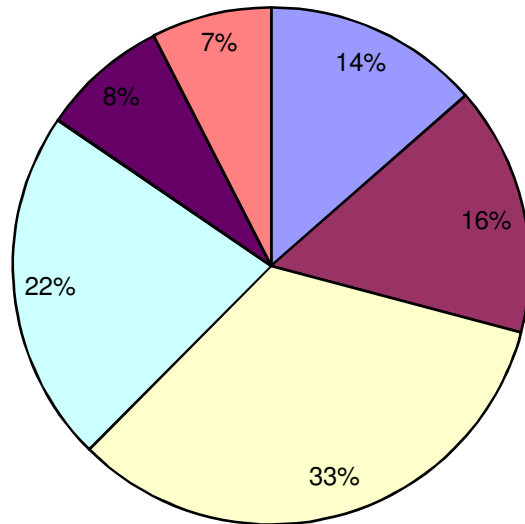

ELECTORS BY DISTRICT AS AT JULY 2009

- COROZAL
- ORANGE WALK
- BELIZE
- CAYO
- STANN CREEK
- TOLEDO