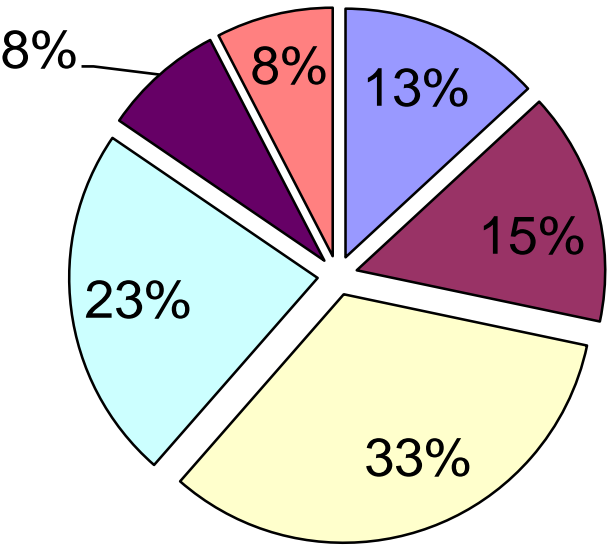

**ELECTORS BY DISTRICT AS AT
JULY
2016**

- COROZAL
- ORANGE WALK
- BELIZE
- CAYO
- STANN CREEK
- TOLEDO