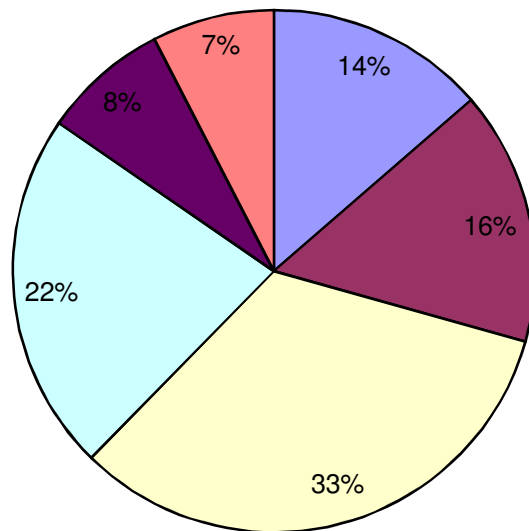

ELECTORS BY DISTRICT AS AT MAY 2010

- COROZAL
- ORANGE WALK
- BELIZE
- CAYO
- STANN CREEK
- TOLEDO