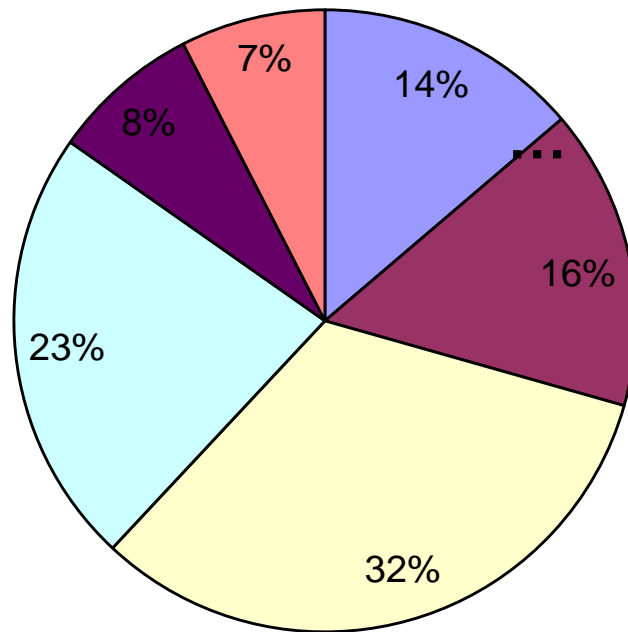

ELECTORS BY DISTRICT AS AT MAY 2013

■ COROZAL

■ ORANGE WALK

■ BELIZE

■ CAYO

■ STANN CREEK

■ TOLEDO