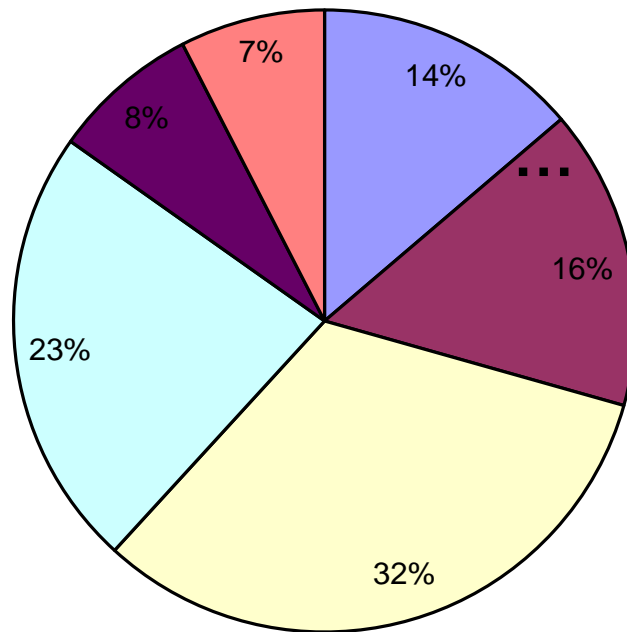

ELECTORS BY DISTRICT AS AT NOVEMBER 2013

- COROZAL
- ORANGE WALK
- BELIZE
- CAYO
- STANN CREEK
- TOLEDO