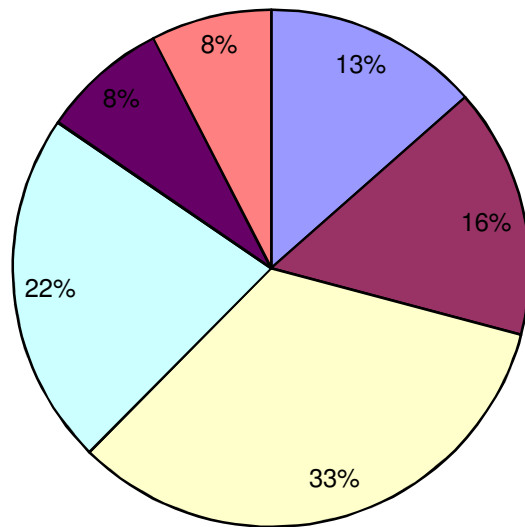

ELECTORS BY DISTRICT AS AT SEPTEMBER 2009

- COROZAL
- ORANGE WALK
- BELIZE
- CAYO
- STANN CREEK
- TOLEDO