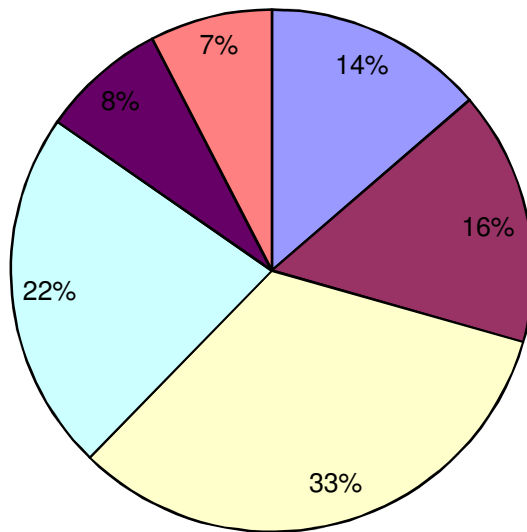

# ELECTORS BY DISTRICT AS AT SEPTEMBER 2010

- COROZAL
- ORANGE WALK
- BELIZE
- CAYO
- STANN CREEK
- TOLEDO