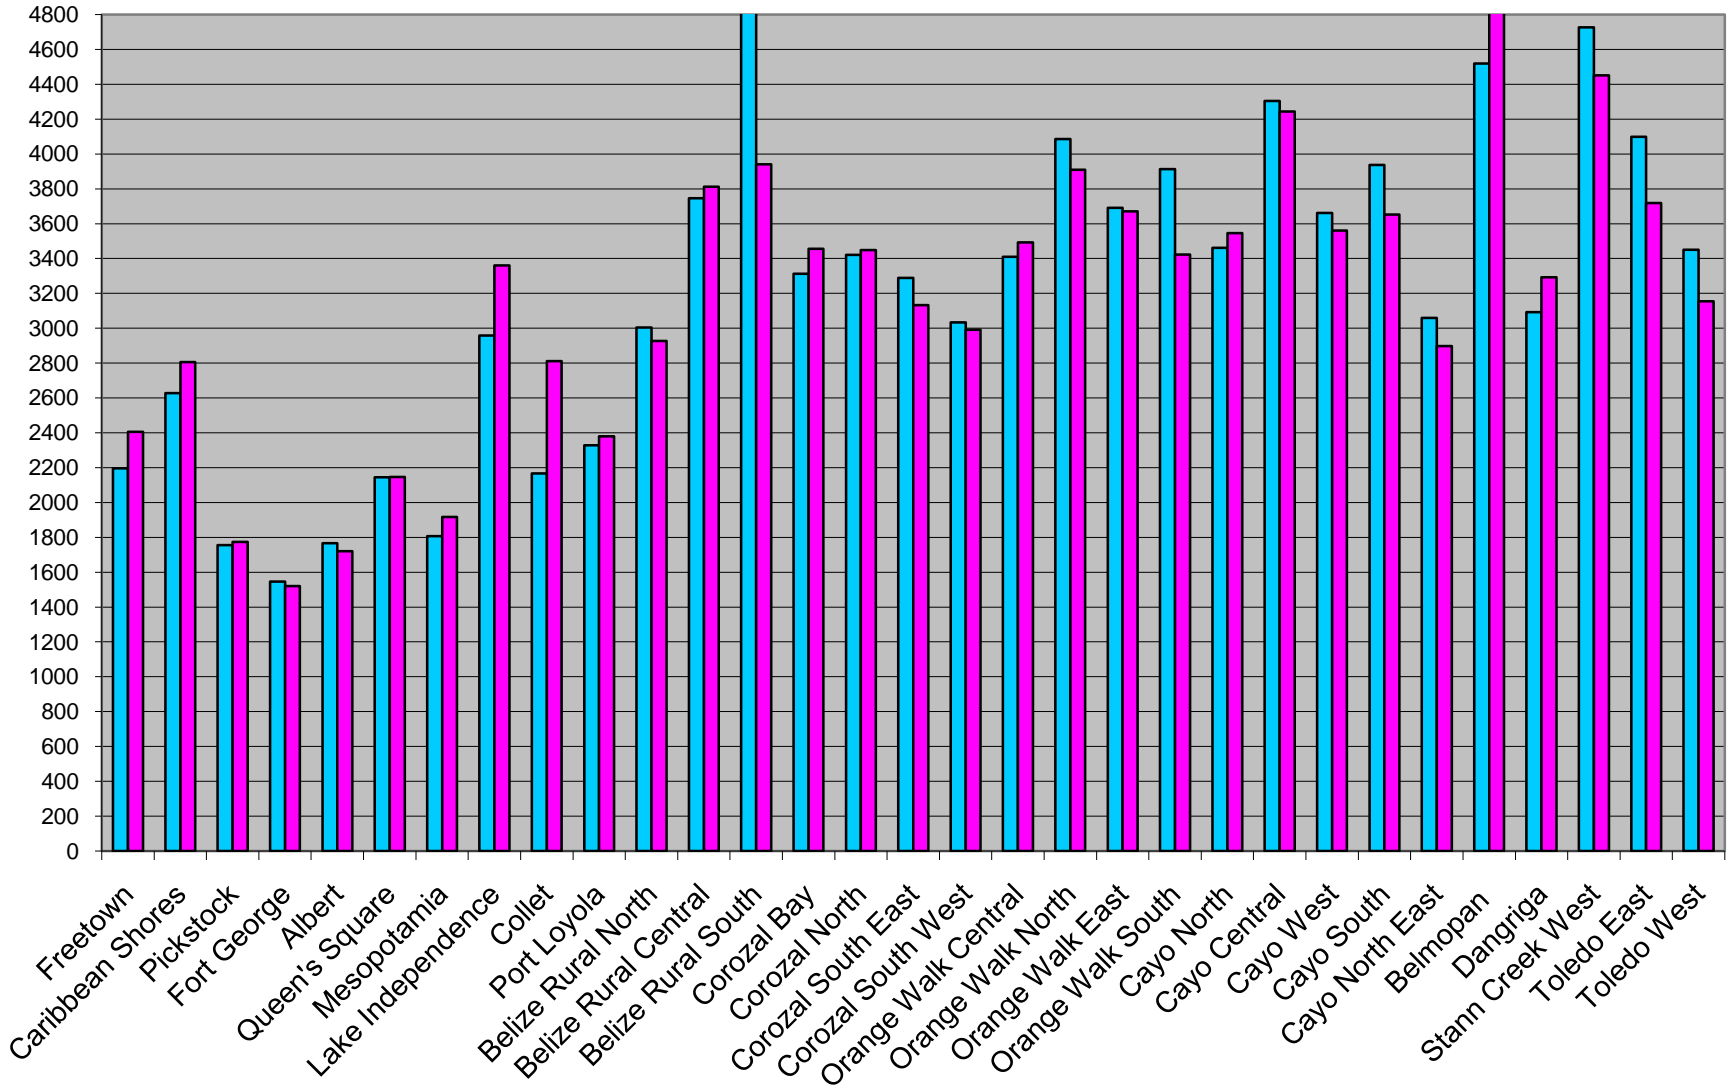

# ELECTORS BY DIVISION AND SEX

## JUNE 2016

Number of Registered Electors

Electoral Divisions