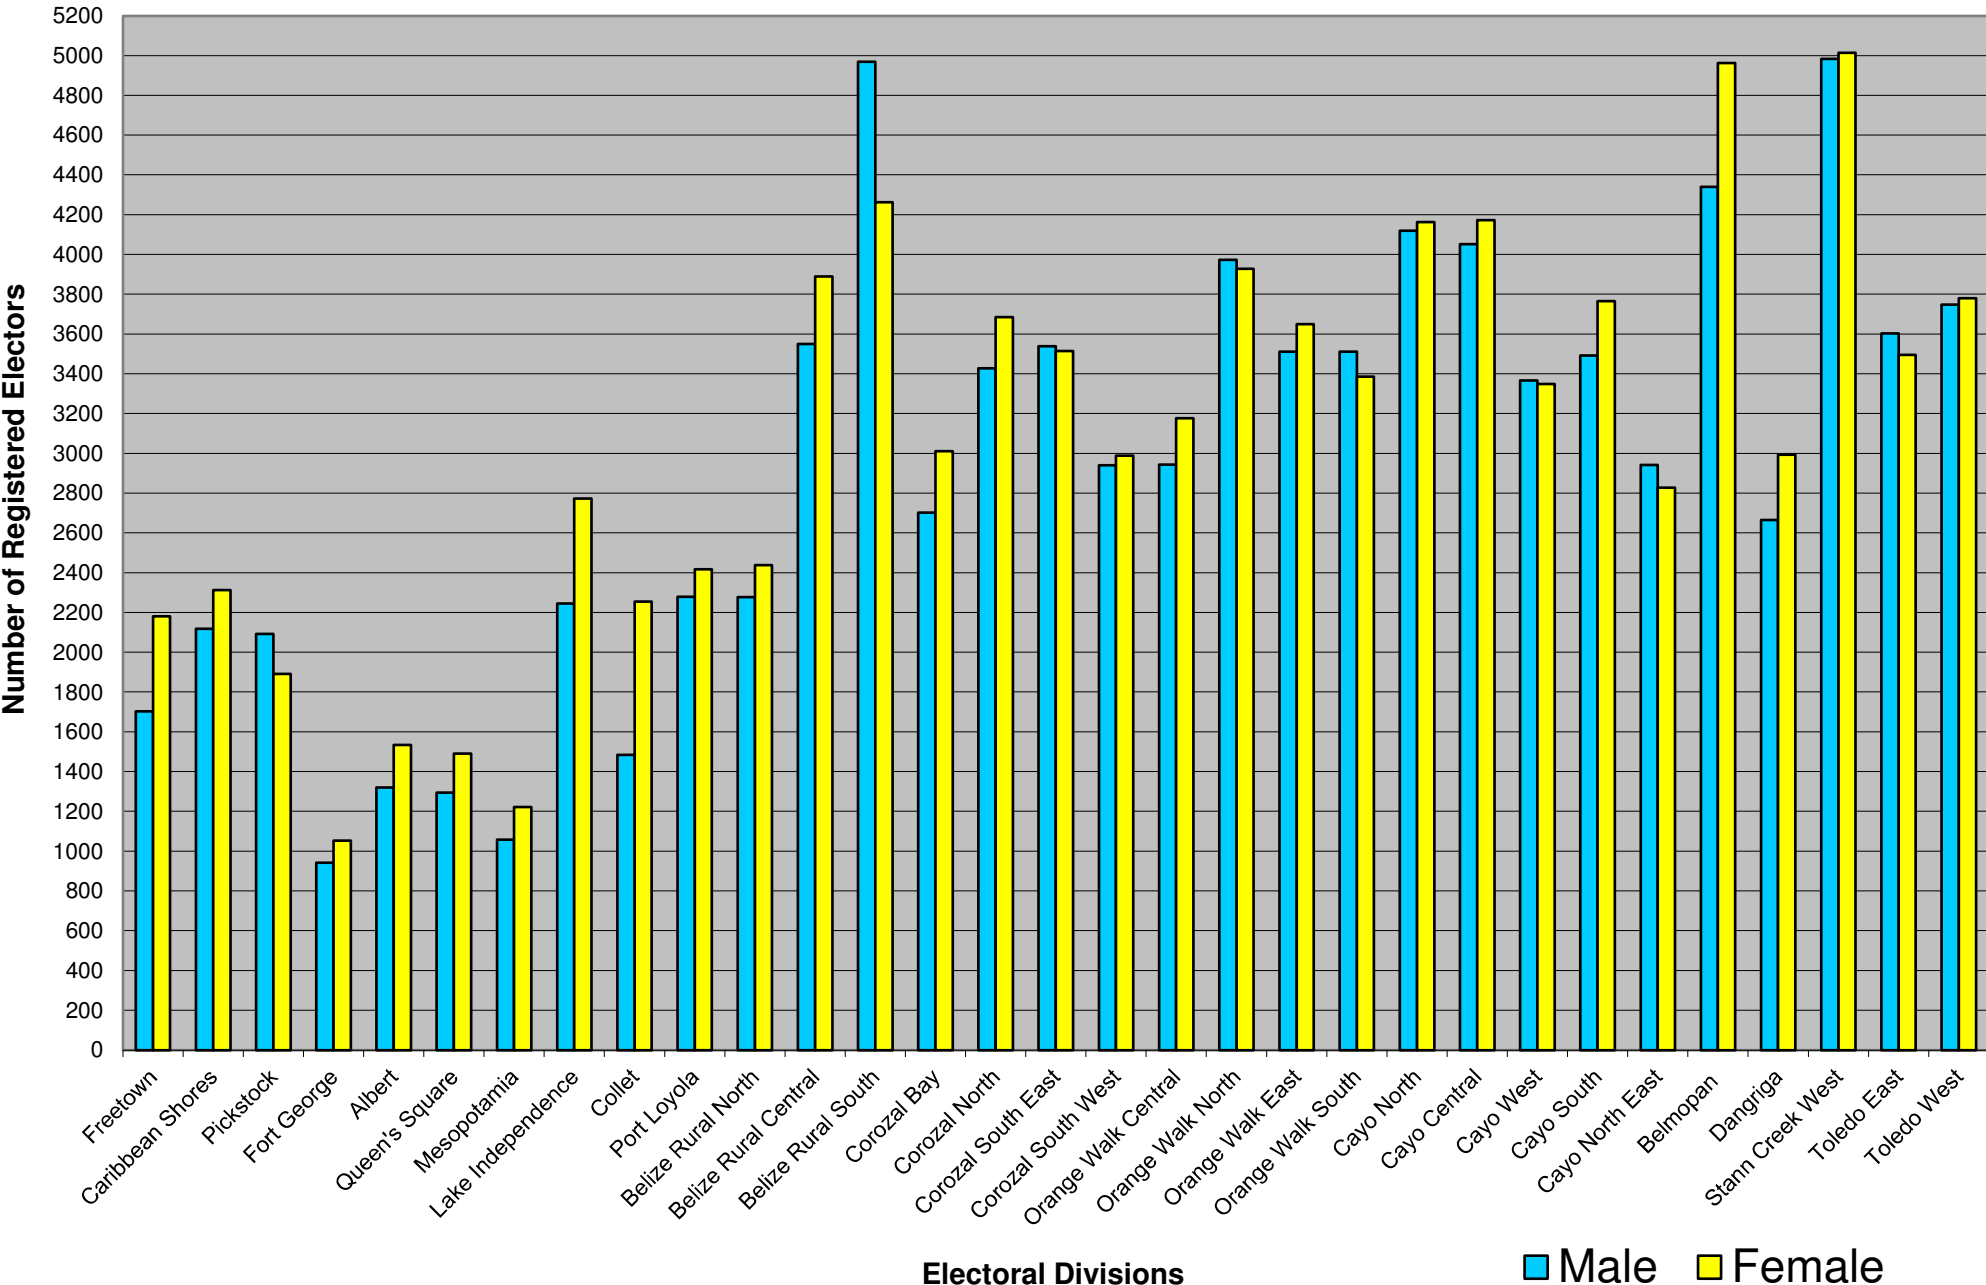

ELECTORS BY DIVISION AND SEX NOVEMBER 2021

■ Male ■ Female