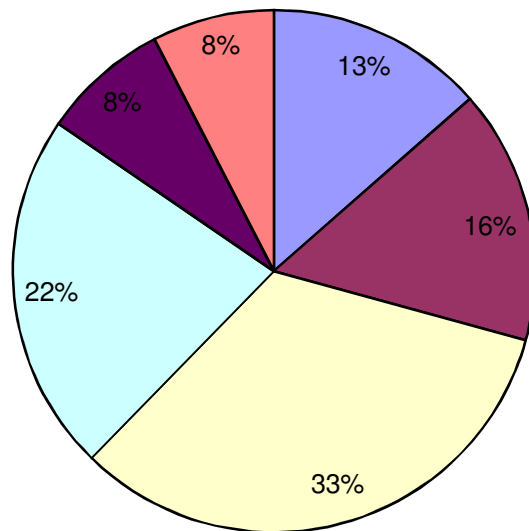

ELECTORS BY DISTRICT AS AT APRIL 2010

- COROZAL
- ORANGE WALK
- BELIZE
- CAYO
- STANN CREEK
- TOLEDO