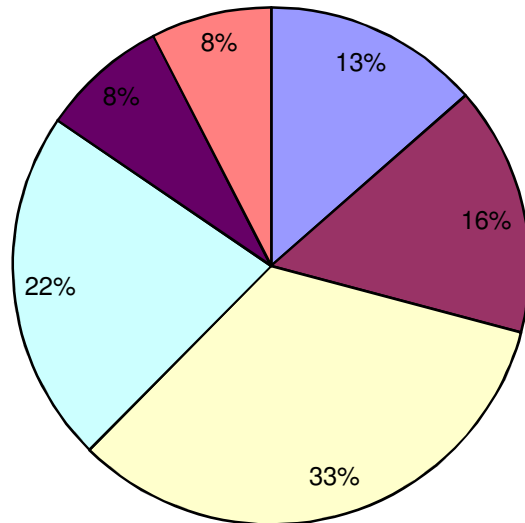

ELECTORS BY DISTRICT AS AT AUGUST 2009

- COROZAL
- ORANGE WALK
- BELIZE
- CAYO
- STANN CREEK
- TOLEDO