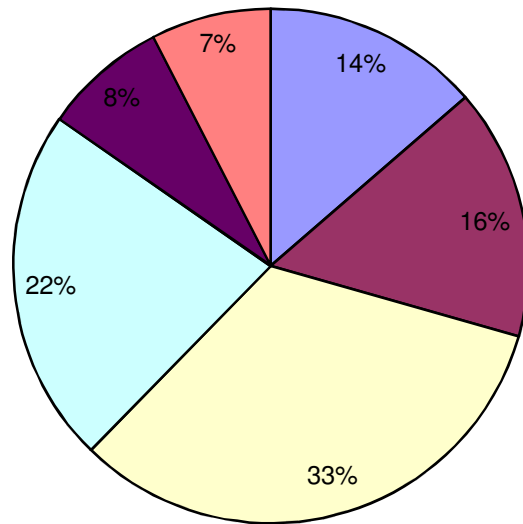

ELECTORS BY DISTRICT AS AT AUGUST 2010

- COROZAL
- ORANGE WALK
- BELIZE
- CAYO
- STANN CREEK
- TOLEDO