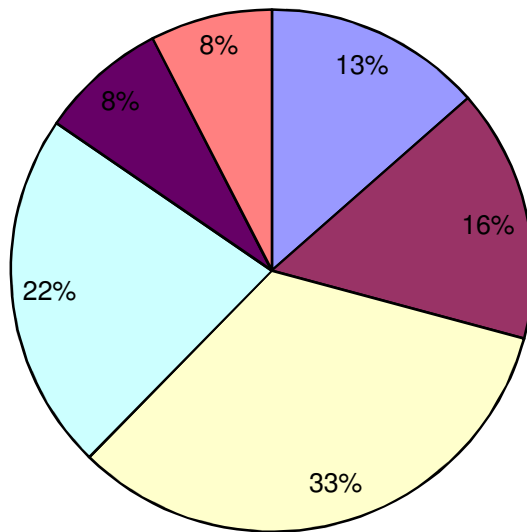

ELECTORS BY DISTRICT AS AT FEBRUARY 2010

- COROZAL
- ORANGE WALK
- BELIZE
- CAYO
- STANN CREEK
- TOLEDO