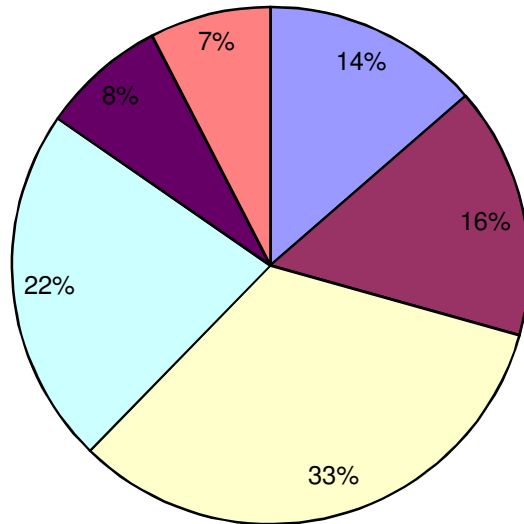

ELECTORS BY DISTRICT AS AT JULY 2010

- COROZAL
- ORANGE WALK
- BELIZE
- CAYO
- STANN CREEK
- TOLEDO