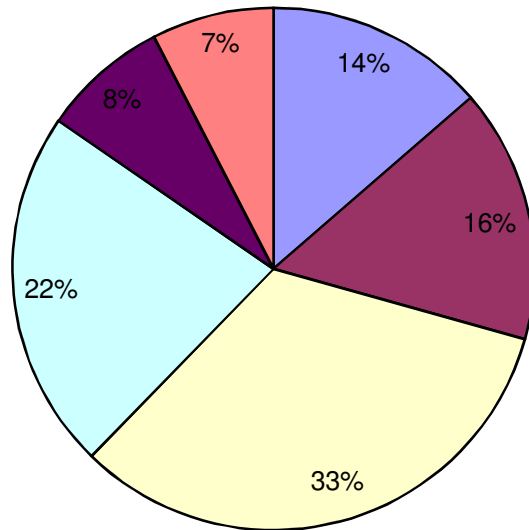

ELECTORS BY DISTRICT AS AT JUNE 2010

- COROZAL
- ORANGE WALK
- BELIZE
- CAYO
- STANN CREEK
- TOLEDO