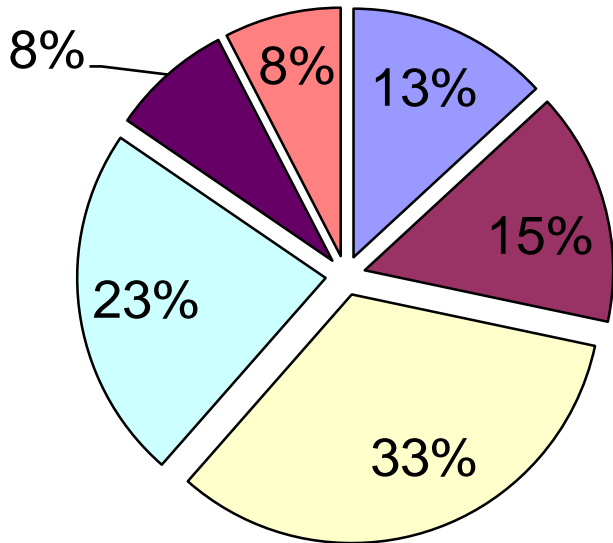

**ELECTORS BY DISTRICT AS AT
JUNE
2016**

- COROZAL
- ORANGE WALK
- BELIZE
- CAYO
- STANN CREEK
- TOLEDO