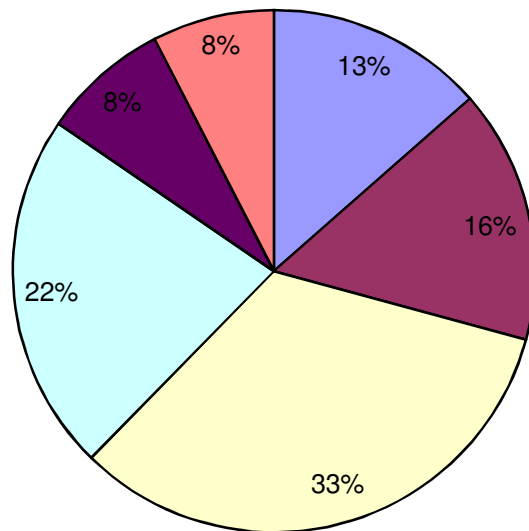

ELECTORS BY DISTRICT AS AT MARCH 2010

- COROZAL
- ORANGE WALK
- BELIZE
- CAYO
- STANN CREEK
- TOLEDO