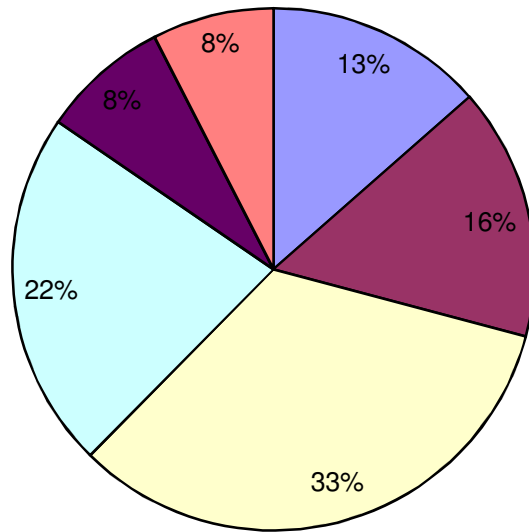

ELECTORS BY DISTRICT AS AT NOVEMBER 2009

- COROZAL
- ORANGE WALK
- BELIZE
- CAYO
- STANN CREEK
- TOLEDO