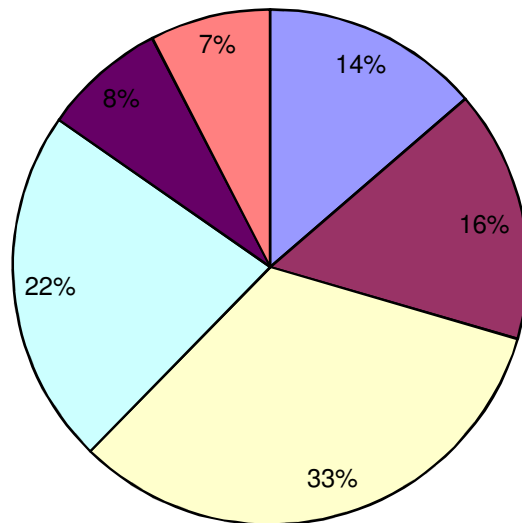

ELECTORS BY DISTRICT AS AT NOVEMBER 2010

- COROZAL
- ORANGE WALK
- BELIZE
- CAYO
- STANN CREEK
- TOLEDO