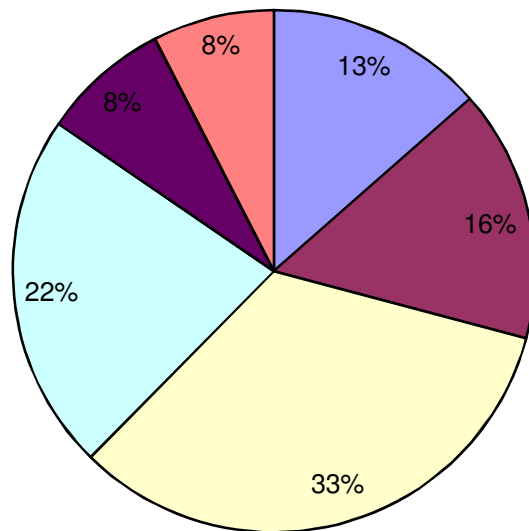

ELECTORS BY DISTRICT AS AT OCTOBER 2009

- COROZAL
- ORANGE WALK
- BELIZE
- CAYO
- STANN CREEK
- TOLEDO