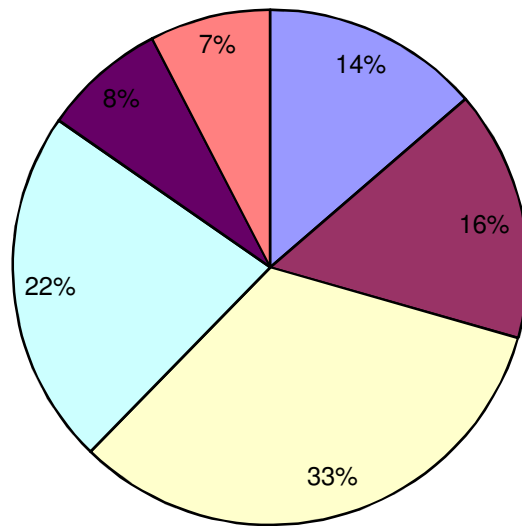

ELECTORS BY DISTRICT AS AT OCTOBER 2010

- COROZAL
- ORANGE WALK
- BELIZE
- CAYO
- STANN CREEK
- TOLEDO